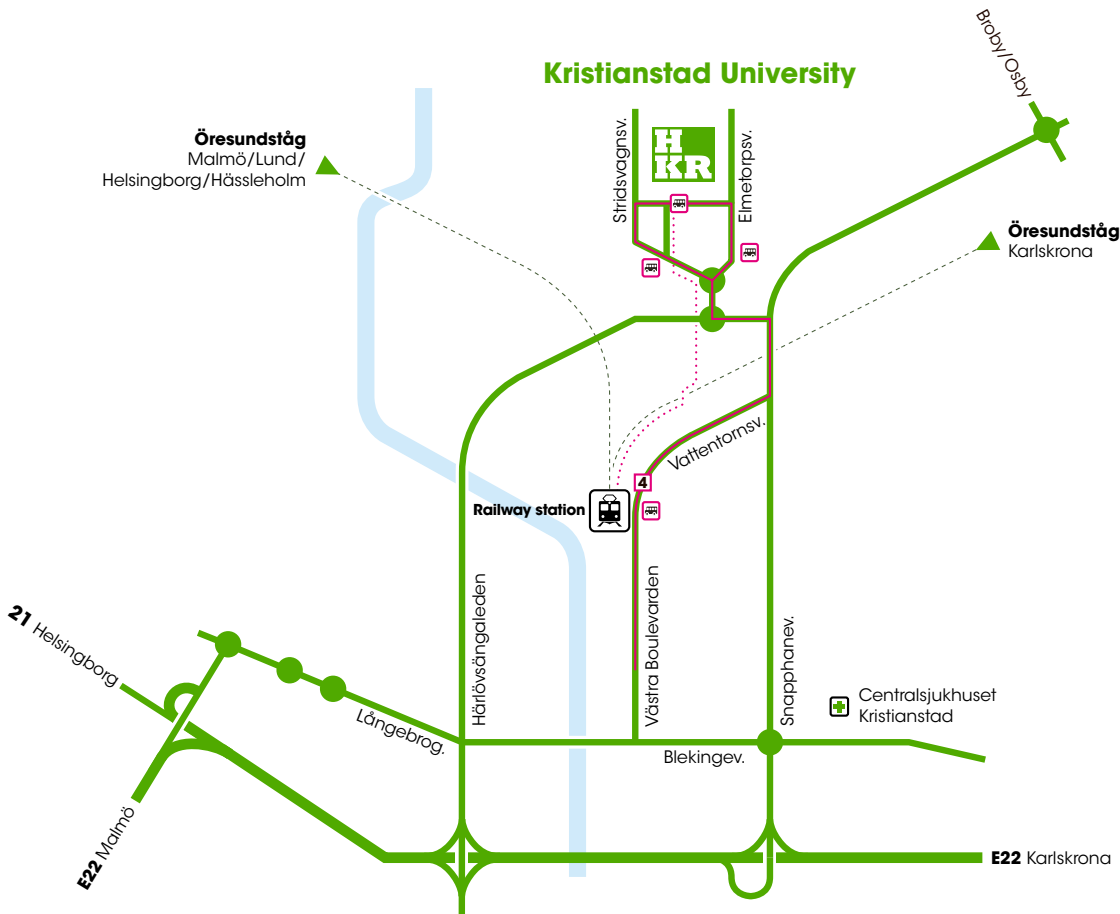

Kristianstad

Kristianstad University Campus

Common resources Building

Reception	7A
Admission & Graduation	4
Assembly hall	7A/7E
Administration & services	4
Coordinator for students with disabilities	7
Dental care	18
External relations	15
Gymnasium	7B
International Office	15
IT support	9
Learning Resource Centre	7
Learning Resource Centre, Media	7
Learning Support Centre	7
Library	7
Property and Procurement office	11/117
Vice-Chancellor's office	4
Student health	13
Student union	13
Student counsellor	6,18
Uppdrag AB/Holding AB	21